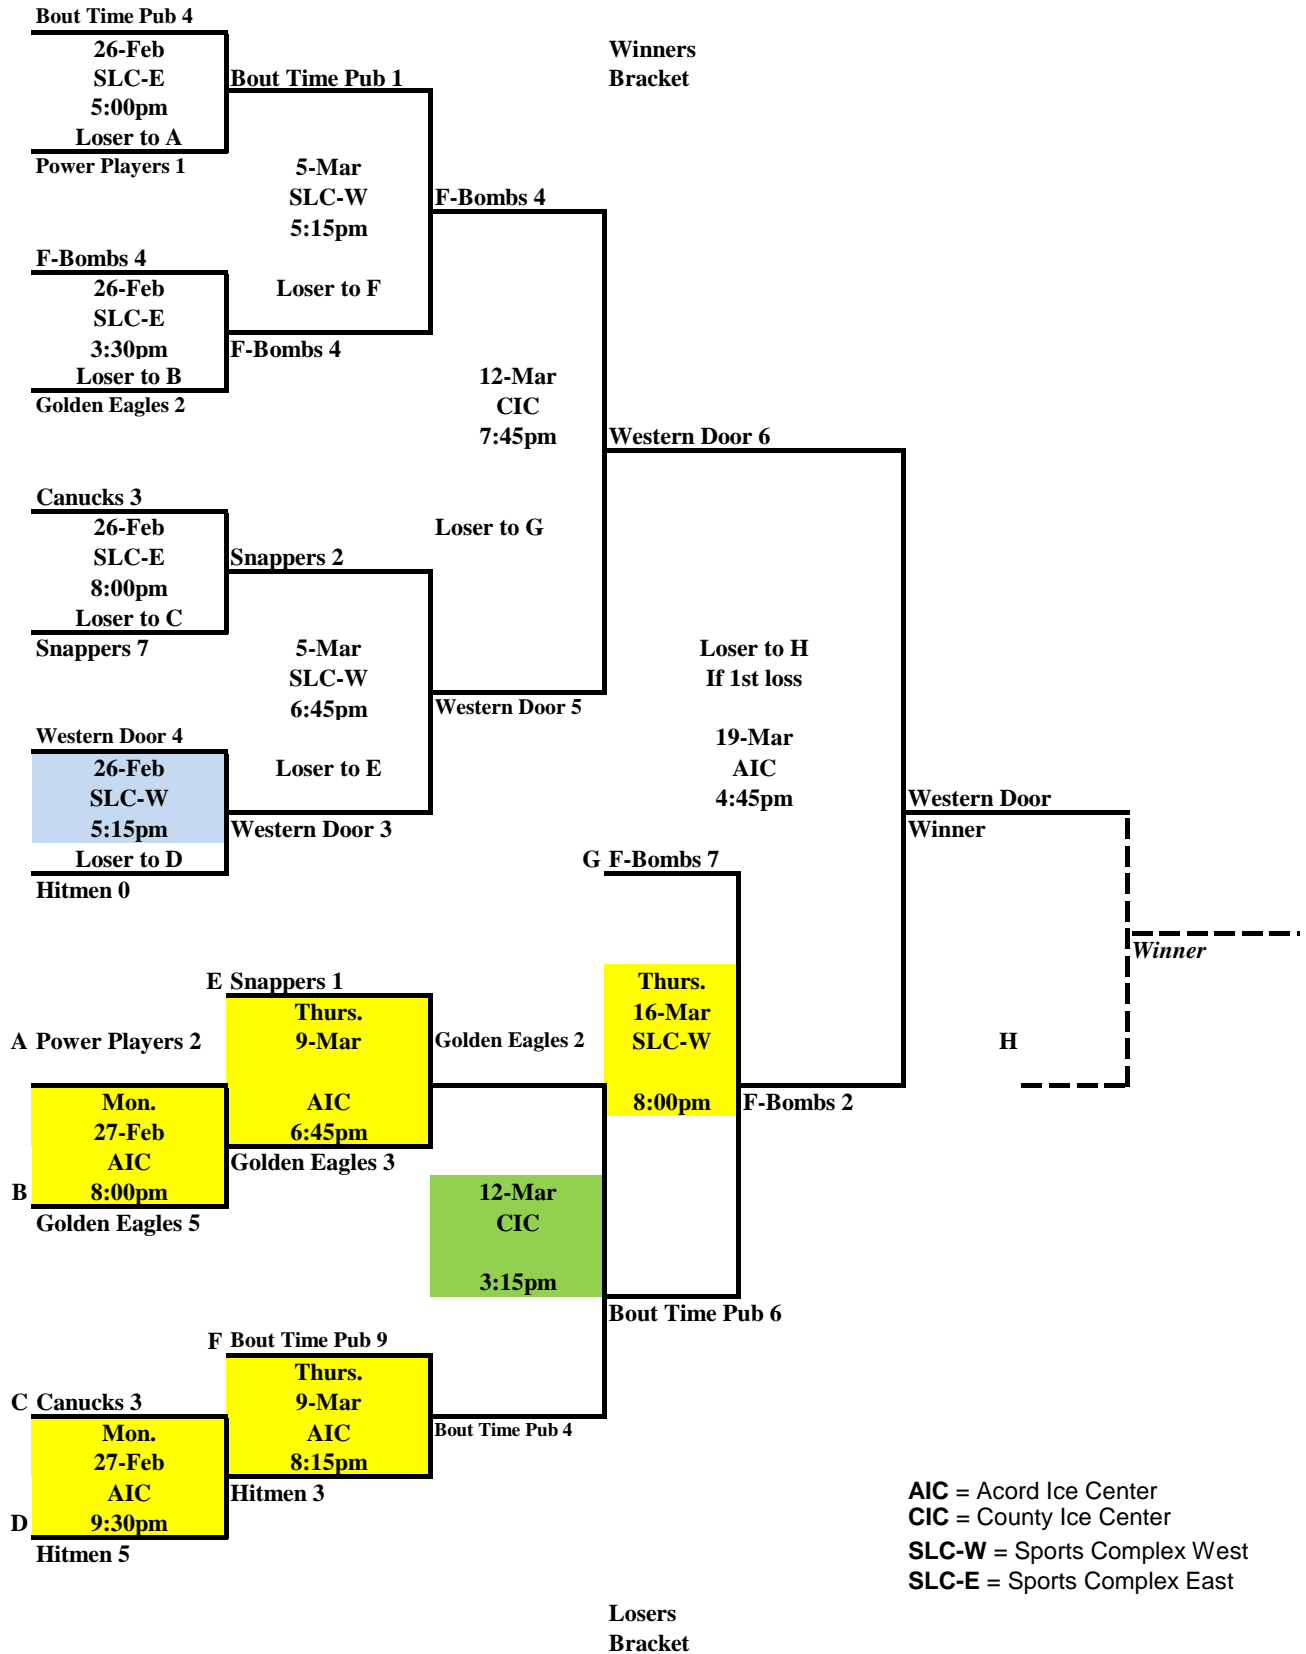

PLAYOFFS ADULT HOCKEY NORRIS DIVISION 2A (2016-2017)

Bout Time Pub 4
 26-Feb
 SLC-E
 5:00pm
 Loser to A
 Power Players 1

Bout Time Pub 1
 5-Mar
 SLC-W
 5:15pm
 Loser to F

F-Bombs 4
 26-Feb
 SLC-E
 3:30pm
 Loser to B
 Golden Eagles 2

F-Bombs 4
 12-Mar
 CIC
 7:45pm
 Loser to G

Canucks 3
 26-Feb
 SLC-E
 8:00pm
 Loser to C
 Snappers 7

Snappers 2
 5-Mar
 SLC-W
 6:45pm
 Loser to E

Western Door 4
 26-Feb
 SLC-W
 5:15pm
 Loser to D
 Hitmen 0

Western Door 3
 19-Mar
 AIC
 4:45pm
 Winner

A Power Players 2

E Snappers 1
 Thurs.
 9-Mar
 AIC
 6:45pm
 Golden Eagles 3

B Golden Eagles 5
 Mon.
 27-Feb
 AIC
 8:00pm

Golden Eagles 2
 12-Mar
 CIC
 3:15pm

C Canucks 3
 Mon.
 27-Feb
 AIC
 9:30pm
 Hitmen 5

F Bout Time Pub 9
 Thurs.
 9-Mar
 AIC
 8:15pm
 Hitmen 3

G F-Bombs 7
 Thurs.
 16-Mar
 SLC-W
 8:00pm

Bout Time Pub 6

Western Door 6
 Winner

Western Door 7
 Winner

AIC = Acord Ice Center
 CIC = County Ice Center
 SLC-W = Sports Complex West
 SLC-E = Sports Complex East