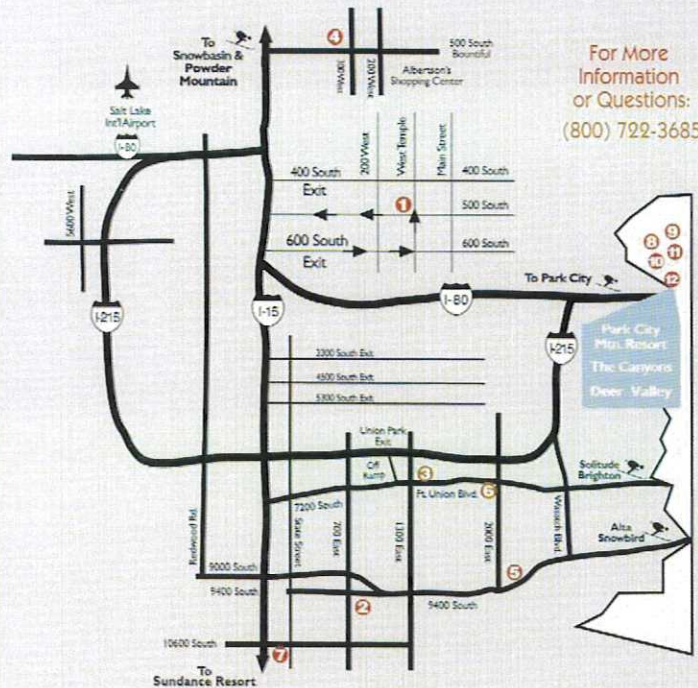

SEASON RENTALS

Utah's Largest Selection Of Rentals

12 Convenient Salt Lake City Area • Park City Area Locations
All Locations Offer Great Rental Gear, Retail and Service

SALT LAKE CITY AREA

1. DOWNTOWN-SLC..... 102 West 500 South..... (801) 333-7767
2. SANDY..... 772 East 9400 South..... (801) 571-2031
3. FORT UNION 1339 E. Ft. Union Blvd..... (801) 733-4477
4. BOUNTIFUL 320 West 500 South..... (801) 295-1428
5. CANYON CENTER..... 2125 East 9400 South..... (801) 942-1780
6. COTTONWOOD..... 1844 E. Ft. Union Blvd..... (801) 733-9844
7. SOUTHTOWNE..... 45 West 10600 South..... (801) 572-9719

PRESEASON HOURS

Mon-Sat 9am-6pm
Closed Sundays until
resorts open!

AJMOTIONSPORTS.COM

all offers only valid at sandy location. expires march 2018