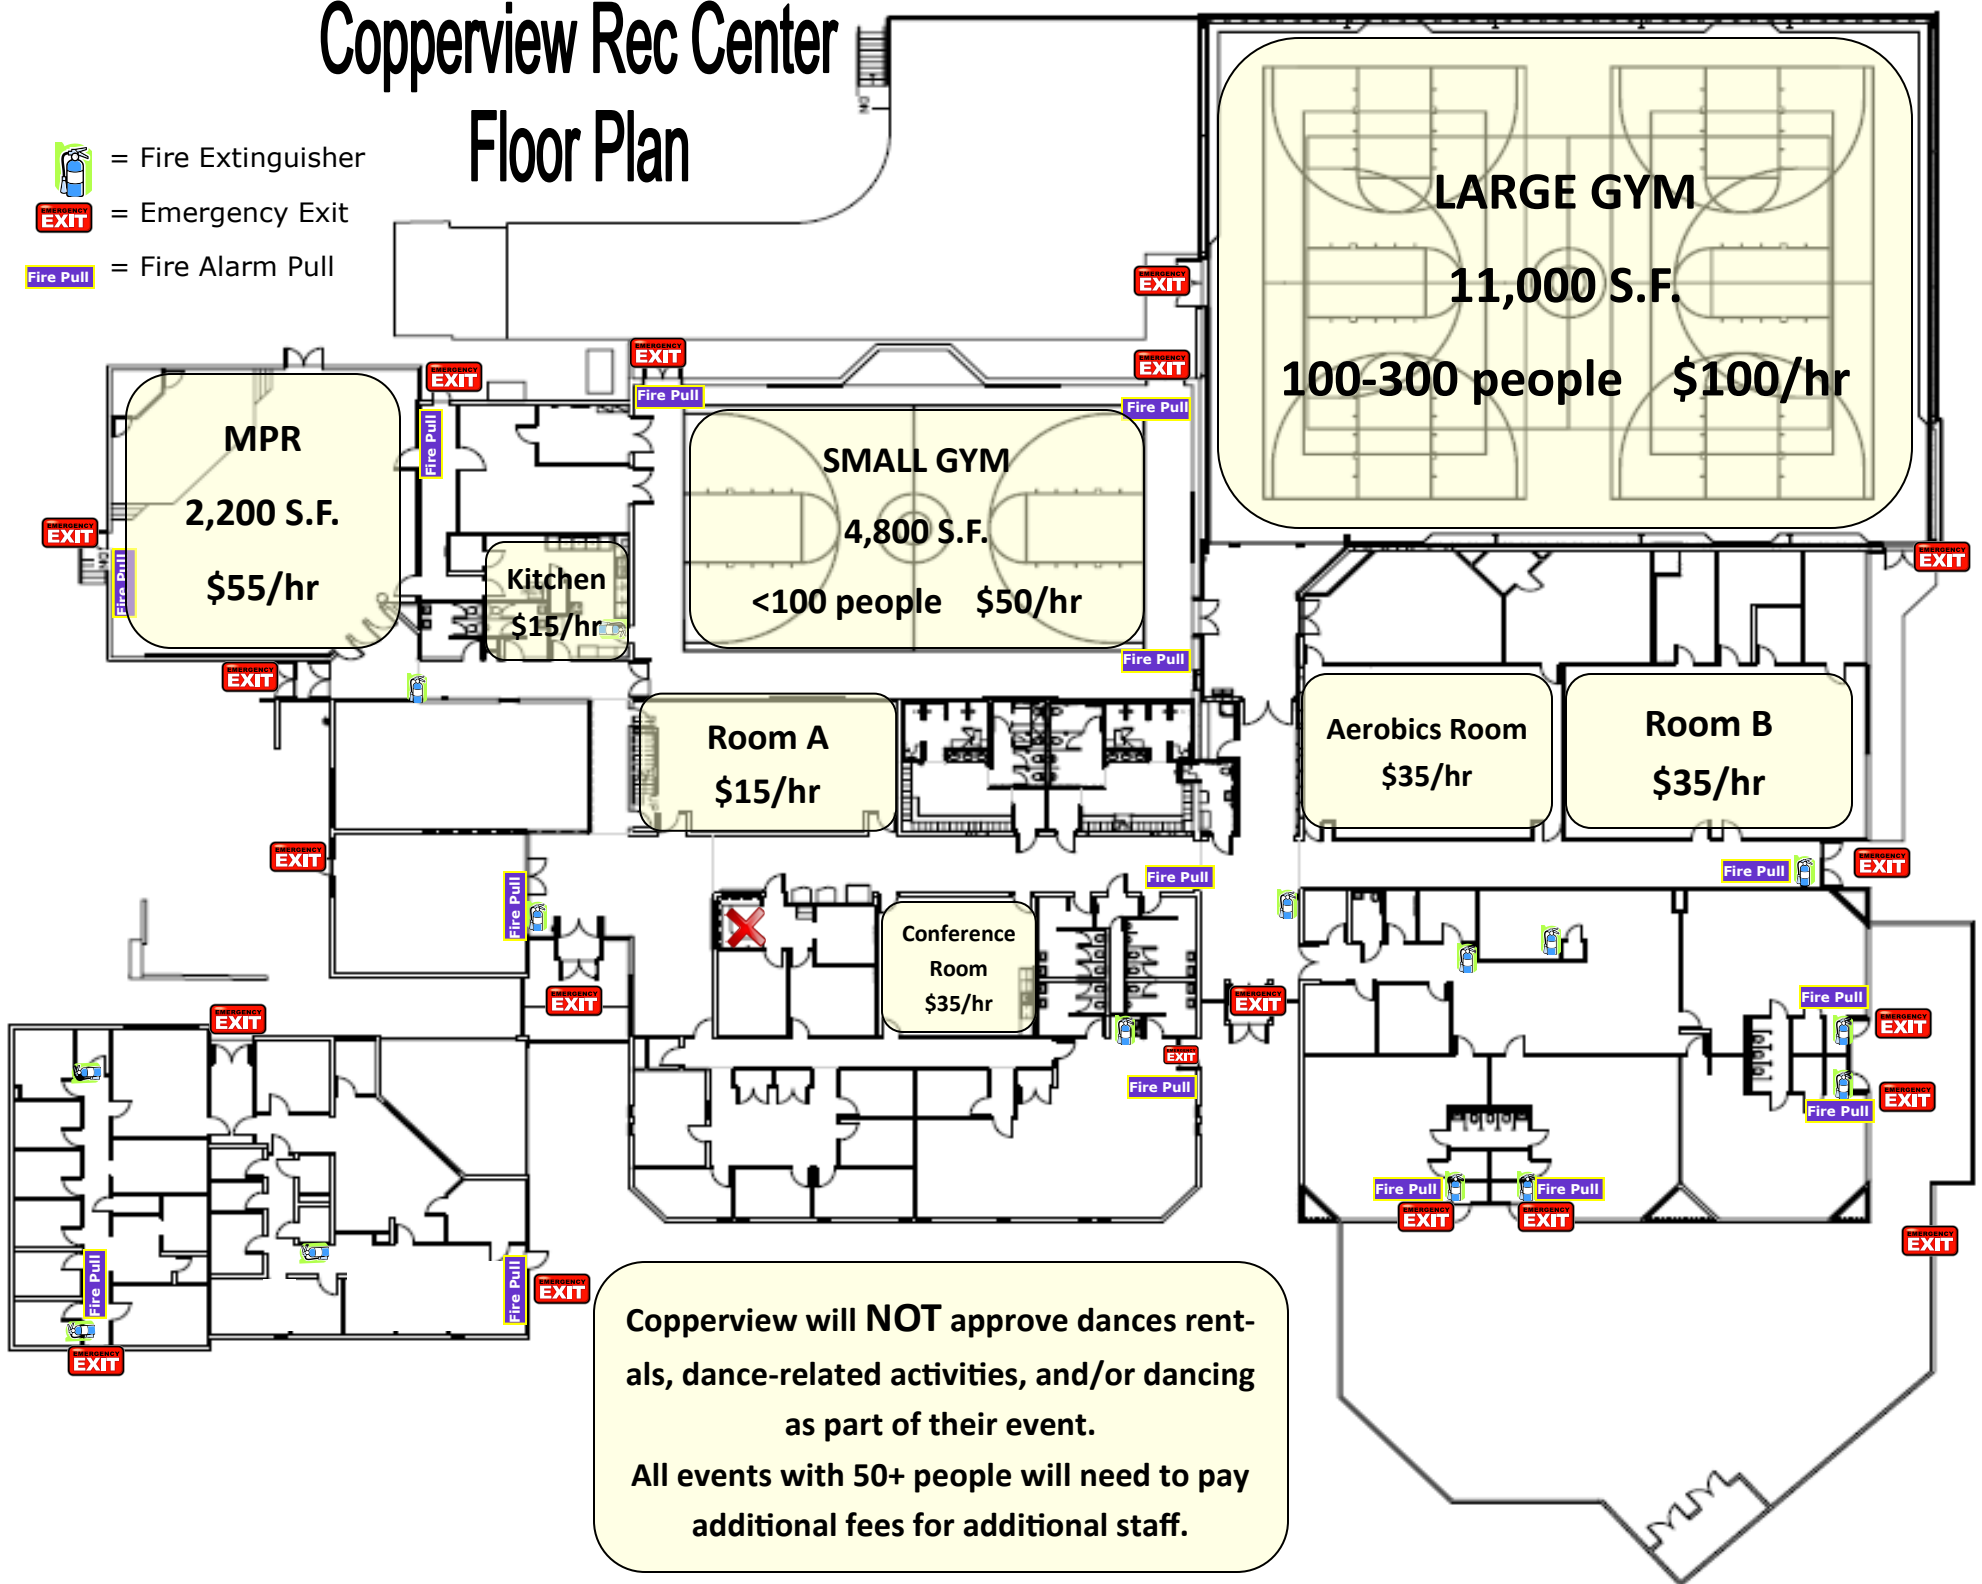

Copperview Rec Center Floor Plan

-  = Fire Extinguisher
-  = Emergency Exit
-  = Fire Alarm Pull

Copperview will **NOT** approve dances rentals, dance-related activities, and/or dancing as part of their event.