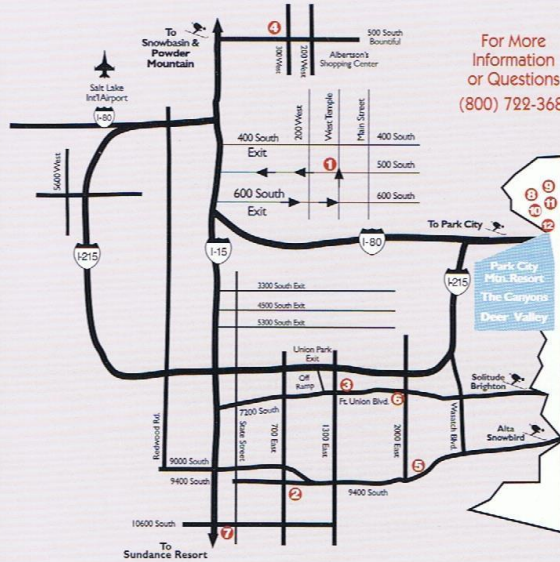

COMPLETE PACKAGE
SNOWBOARD, BINDINGS & BOOTS

GEAR AVAILABILITY VARIES BY LOCATION

20% OFF*

Jr. Jackets & Pants

Discount Off Regular Price. Valid 9/15 - 10/31

Utah's Largest Selection Of Rentals

12 Convenient Salt Lake City Area • Park City Area Locations
All Locations Offer Great Rental Gear, Retail and Service

SALT LAKE CITY AREA

1. DOWNTOWN-SLC..... 102 West 500 South..... (801) 333-7767
2. SANDY..... 772 East 9400 South..... (801) 571-2031
3. FORT UNION 1339 E. Ft. Union Blvd..... (801) 733-4477
4. BOUNTIFUL 320 West 500 South..... (801) 295-1428
5. CANYON CENTER..... 2125 East 9400 South..... (801) 942-1780
6. COTTONWOOD 1844 E. Ft. Union Blvd..... (801) 733-9844
7. SOUTHTOWNE..... 45 West 10600 South..... (801) 572-9719