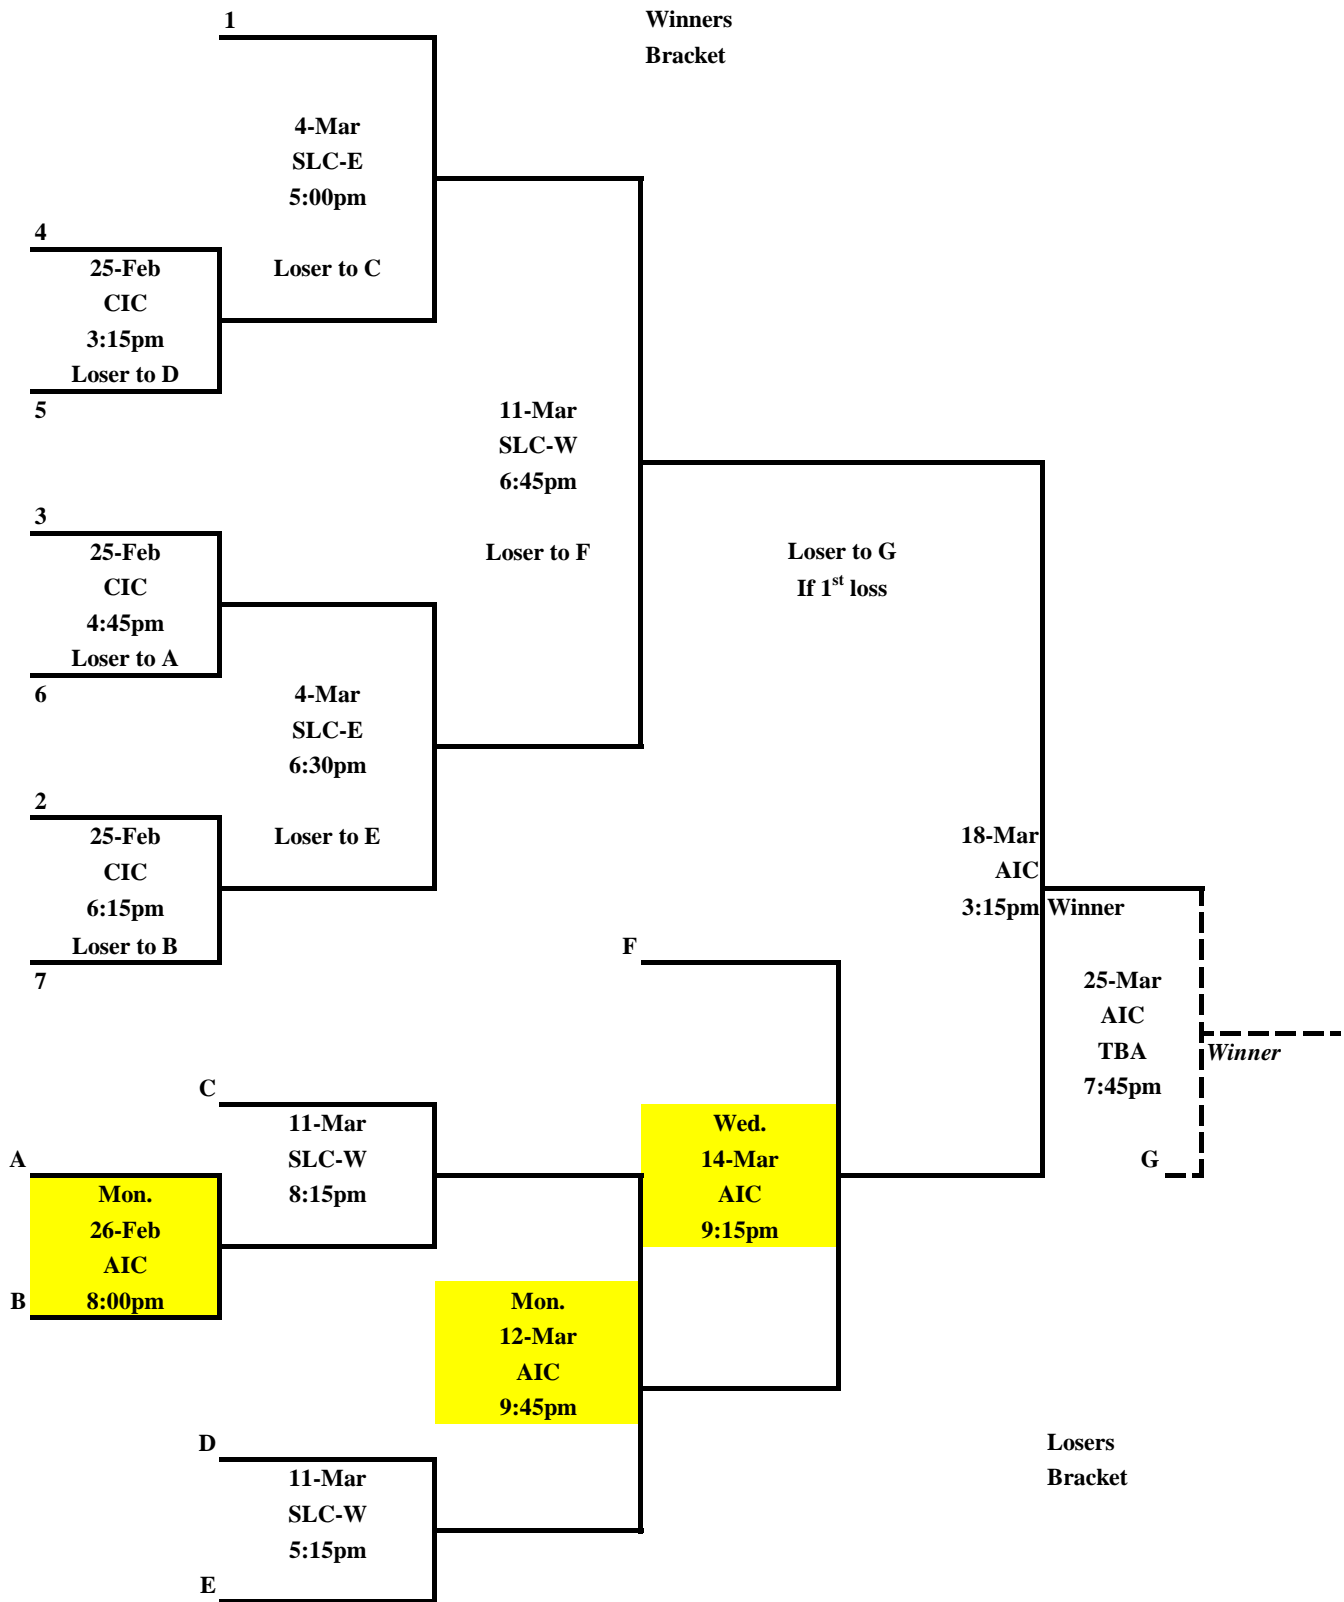

PLAYOFFS ADULT HOCKEY ADAMS DIVISION 1 (2017-2018)

AIC = Acord Ice Center
CIC = County Ice Center
SLC-W = Sports Complex West
SLC-E = Sports Complex East