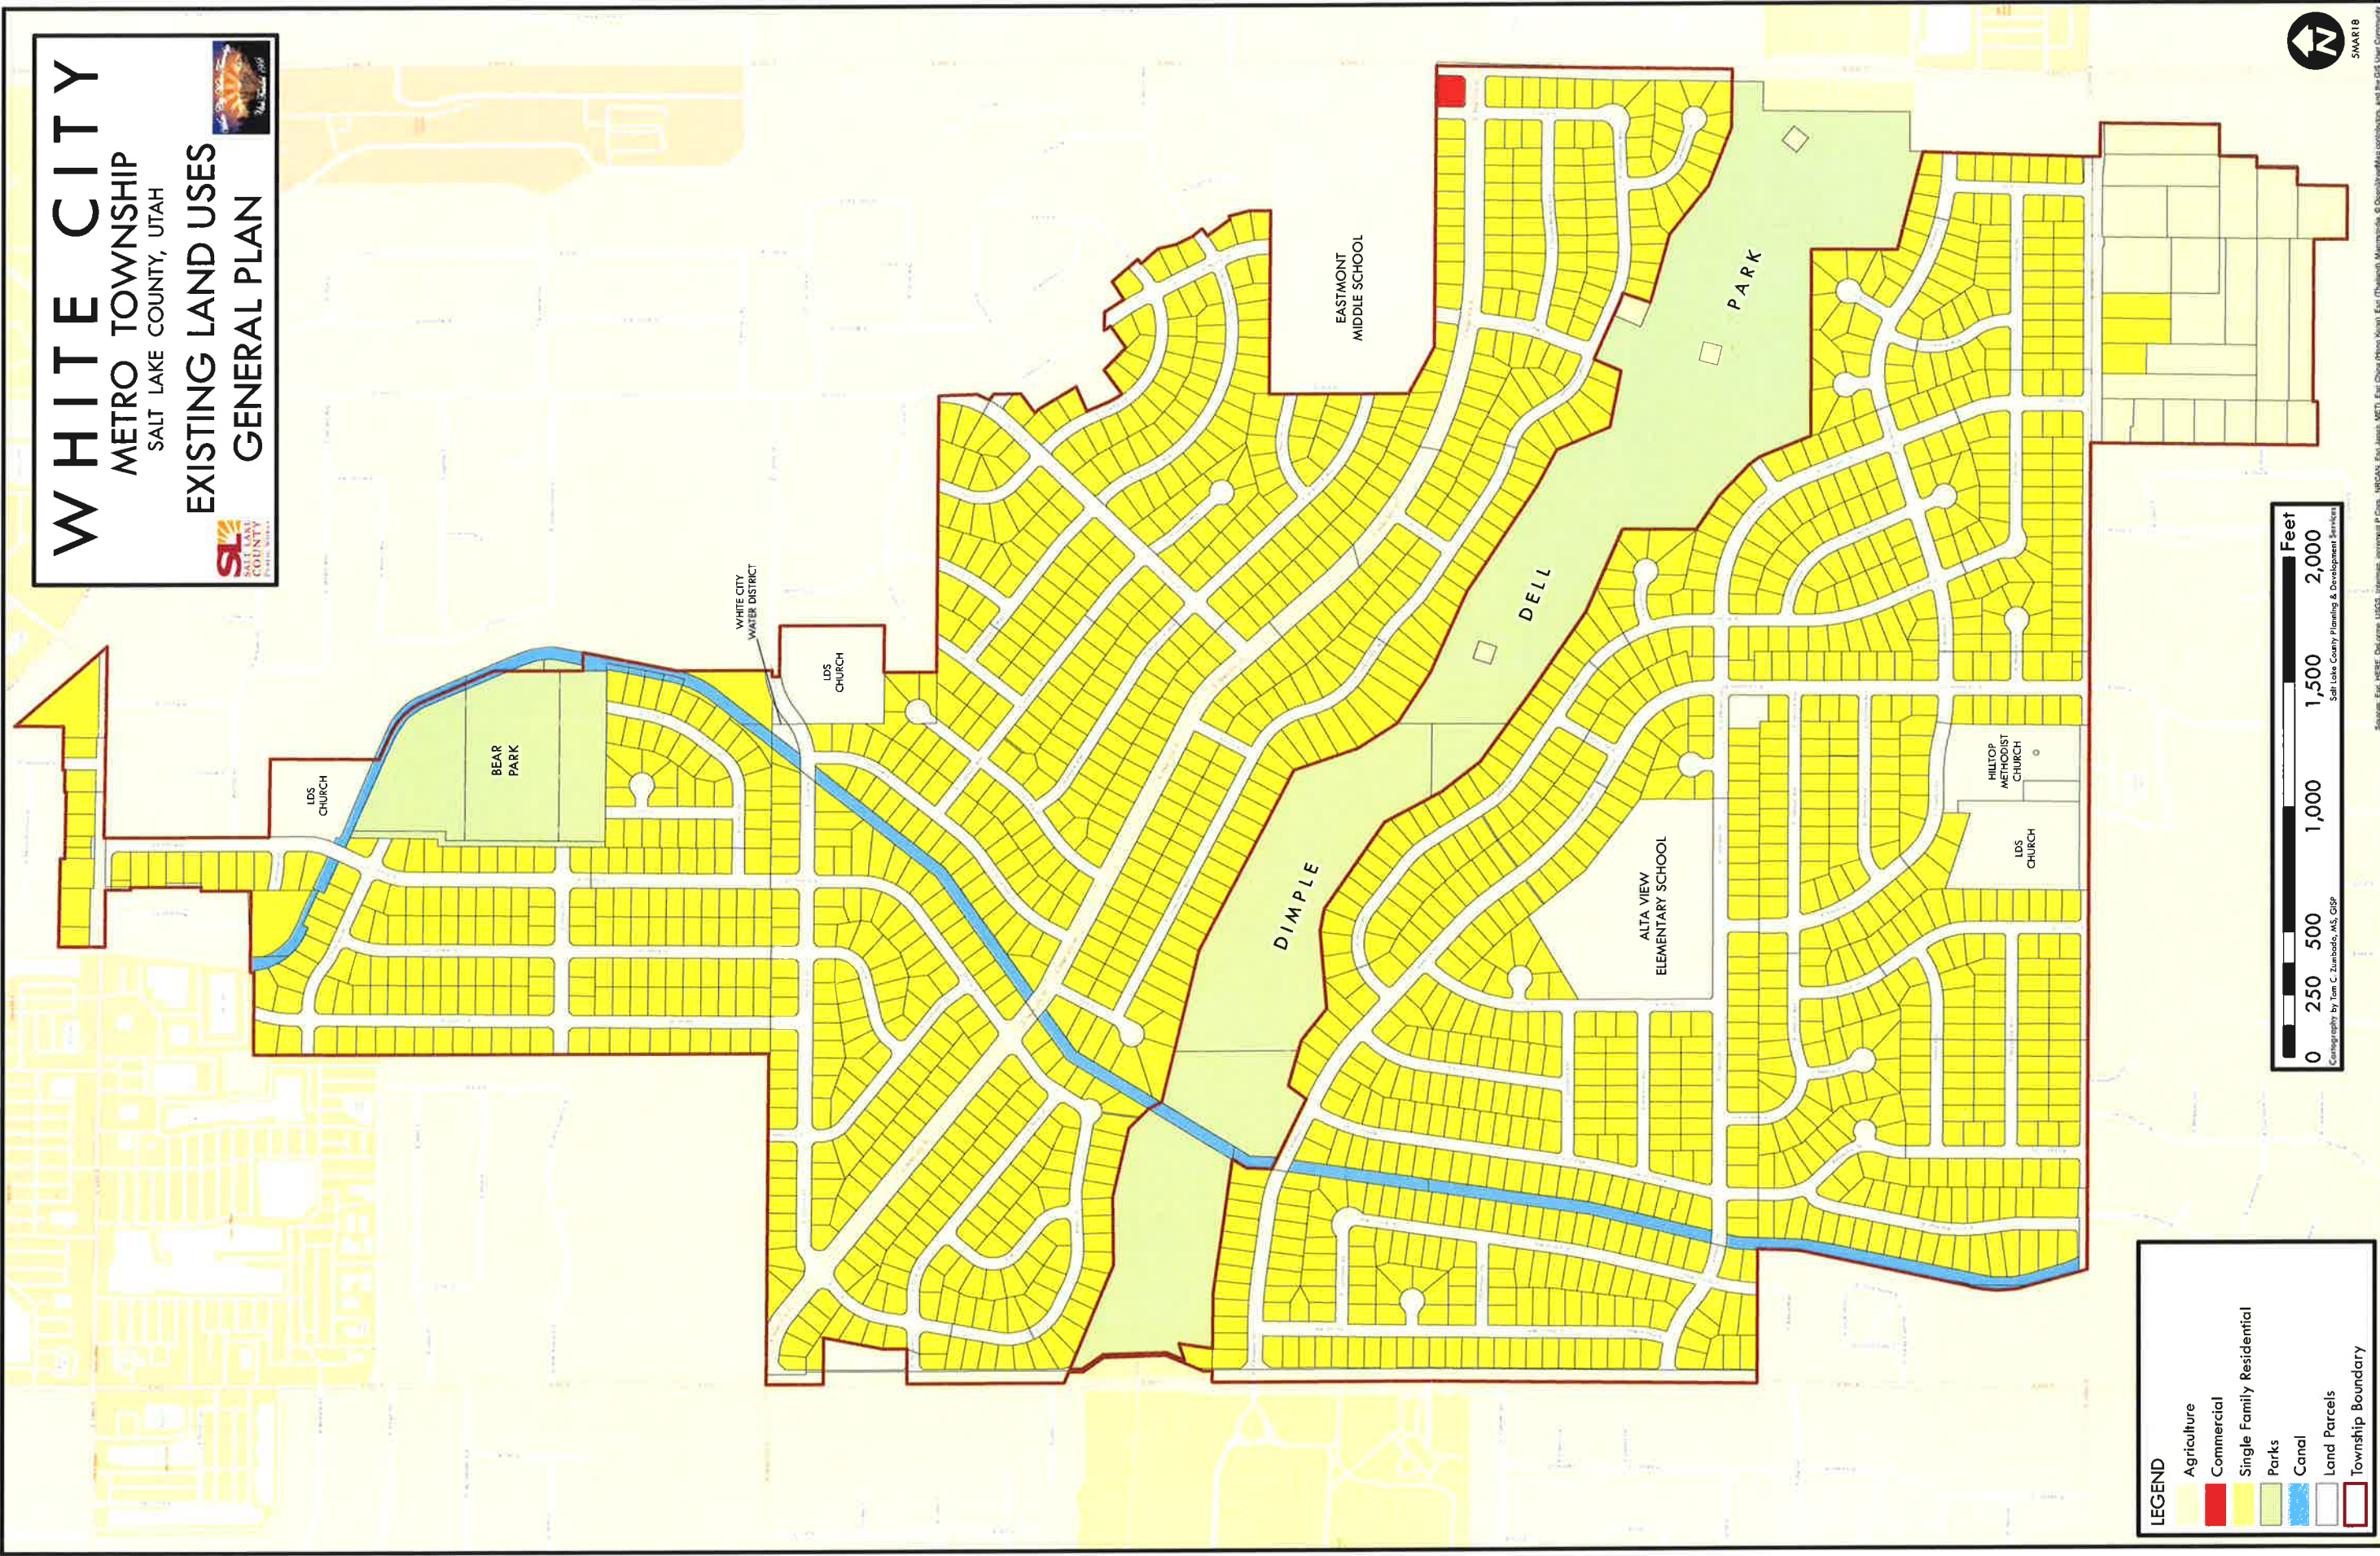

# WHITE CITY

## METRO TOWNSHIP

SALT LAKE COUNTY, UTAH

### EXISTING LAND USES

### GENERAL PLAN

**LEGEND**

- Agriculture (Light yellow)
- Commercial (Red)
- Single Family Residential (Yellow)
- Parks (Green)
- Canal (Blue)
- Land Parcels (Thin grey line)
- Township Boundary (Thick red line)