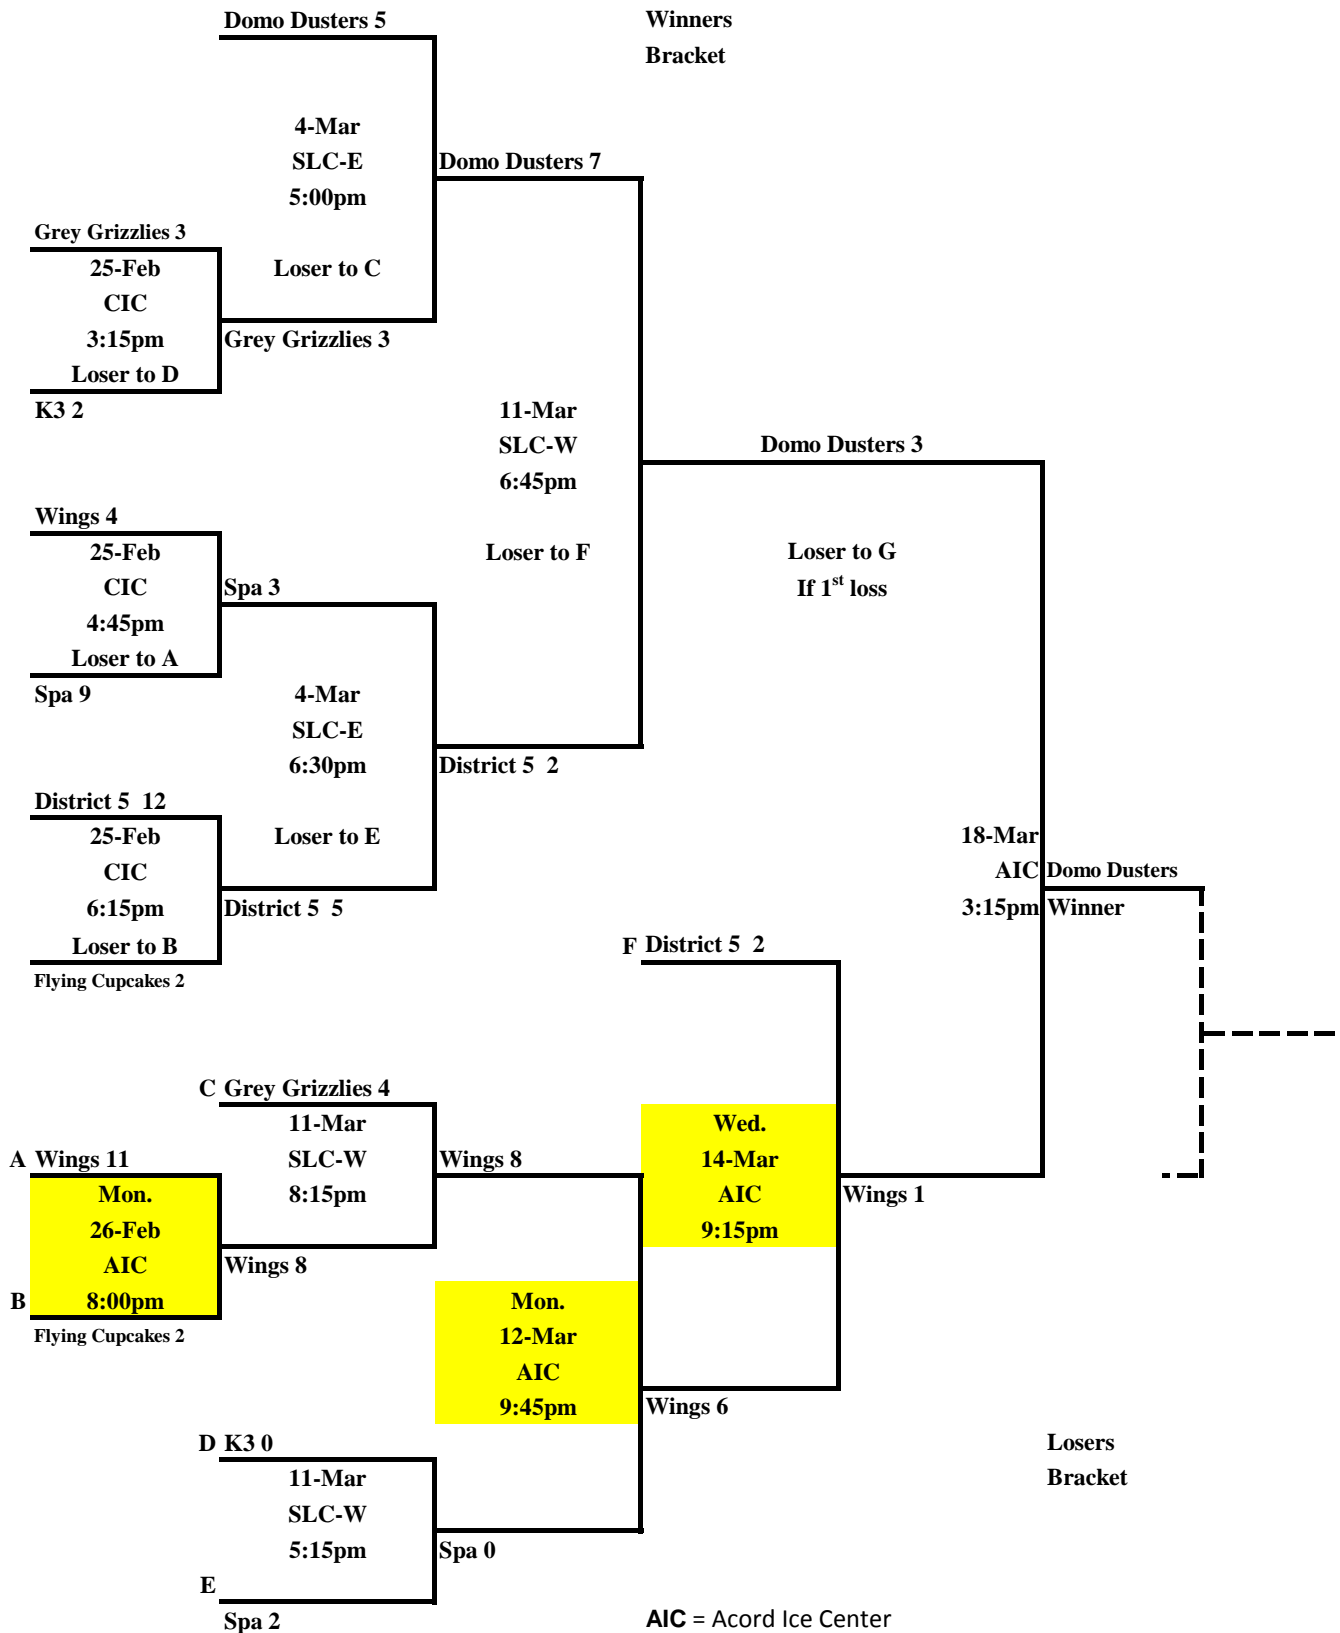

PLAYOFFS ADULT HOCKEY ADAMS DIVISION 1 (2017-2018)

AIC = Acord Ice Center
 CIC = County Ice Center
 SLC-W = Sports Complex West
 SLC-E = Sports Complex East