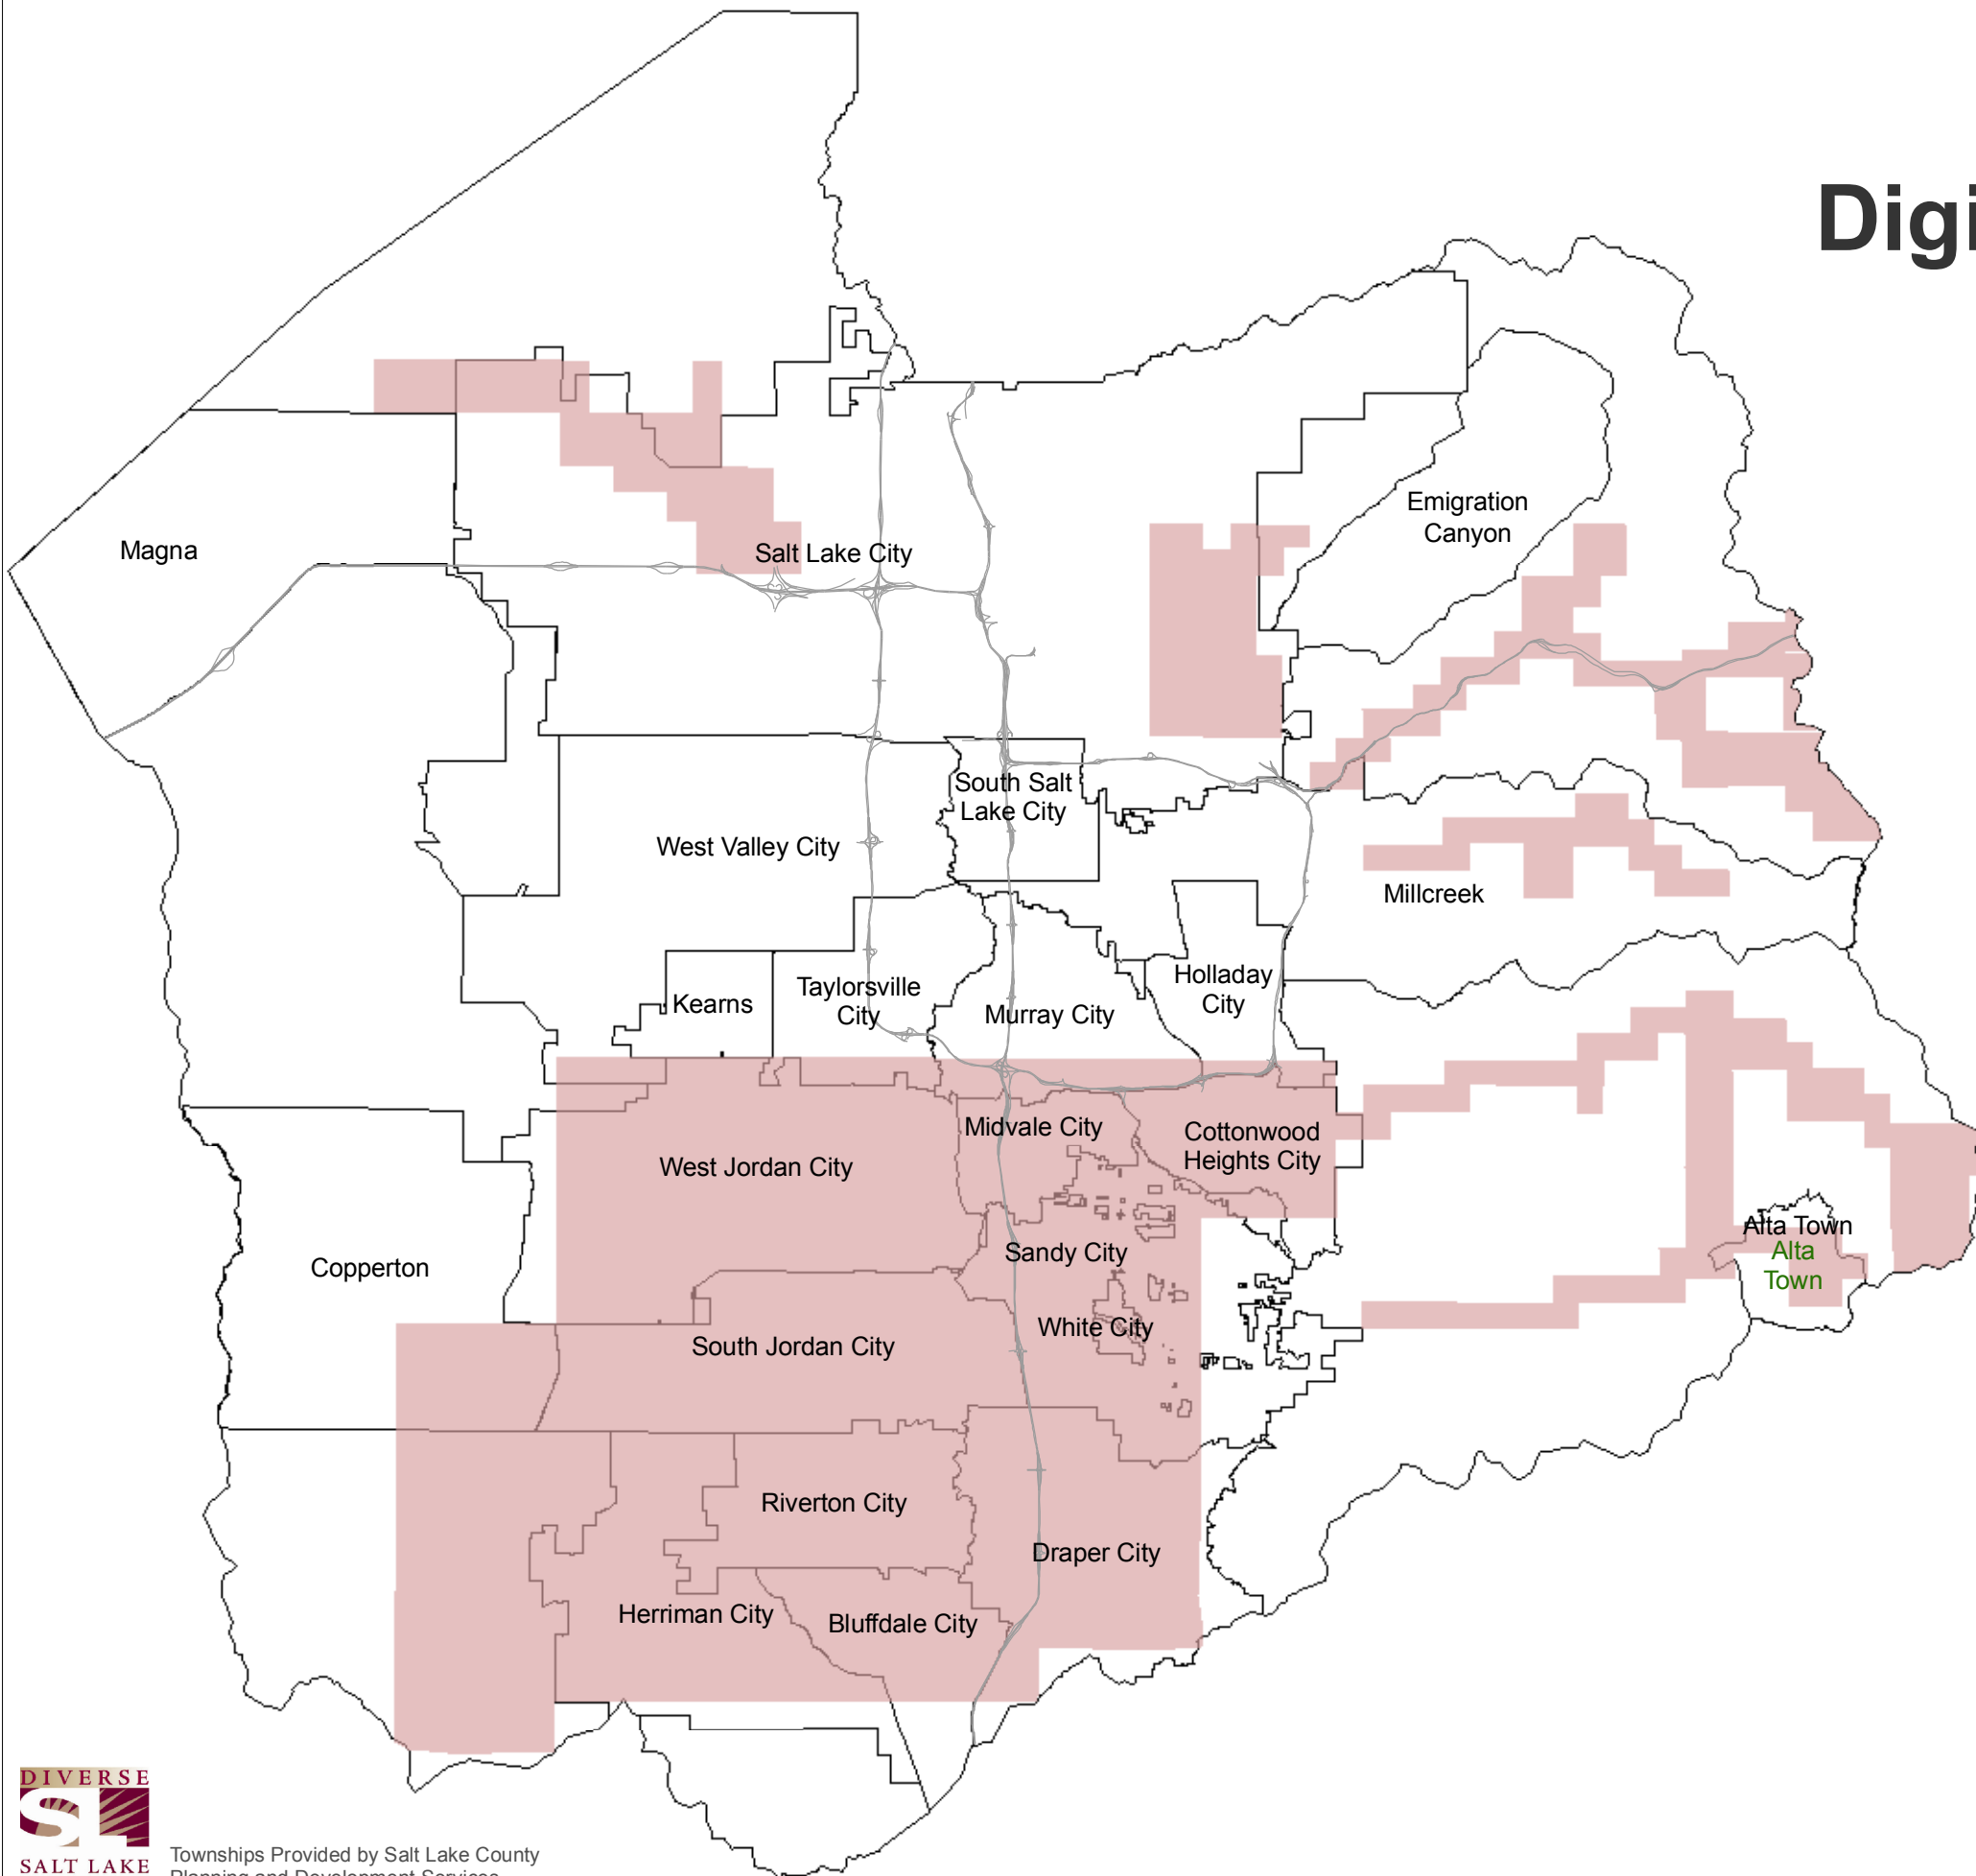

Salt Lake County Digital Aerial Photography Collected in 2002

 2002 Photography

Townships Provided by Salt Lake County
Planning and Development Services

Prepared By The Office Of:
REID J. DEMMAN P.L.S.
Salt Lake County Surveyor

Copyright 2009 Salt Lake County Surveyor's Office GIS