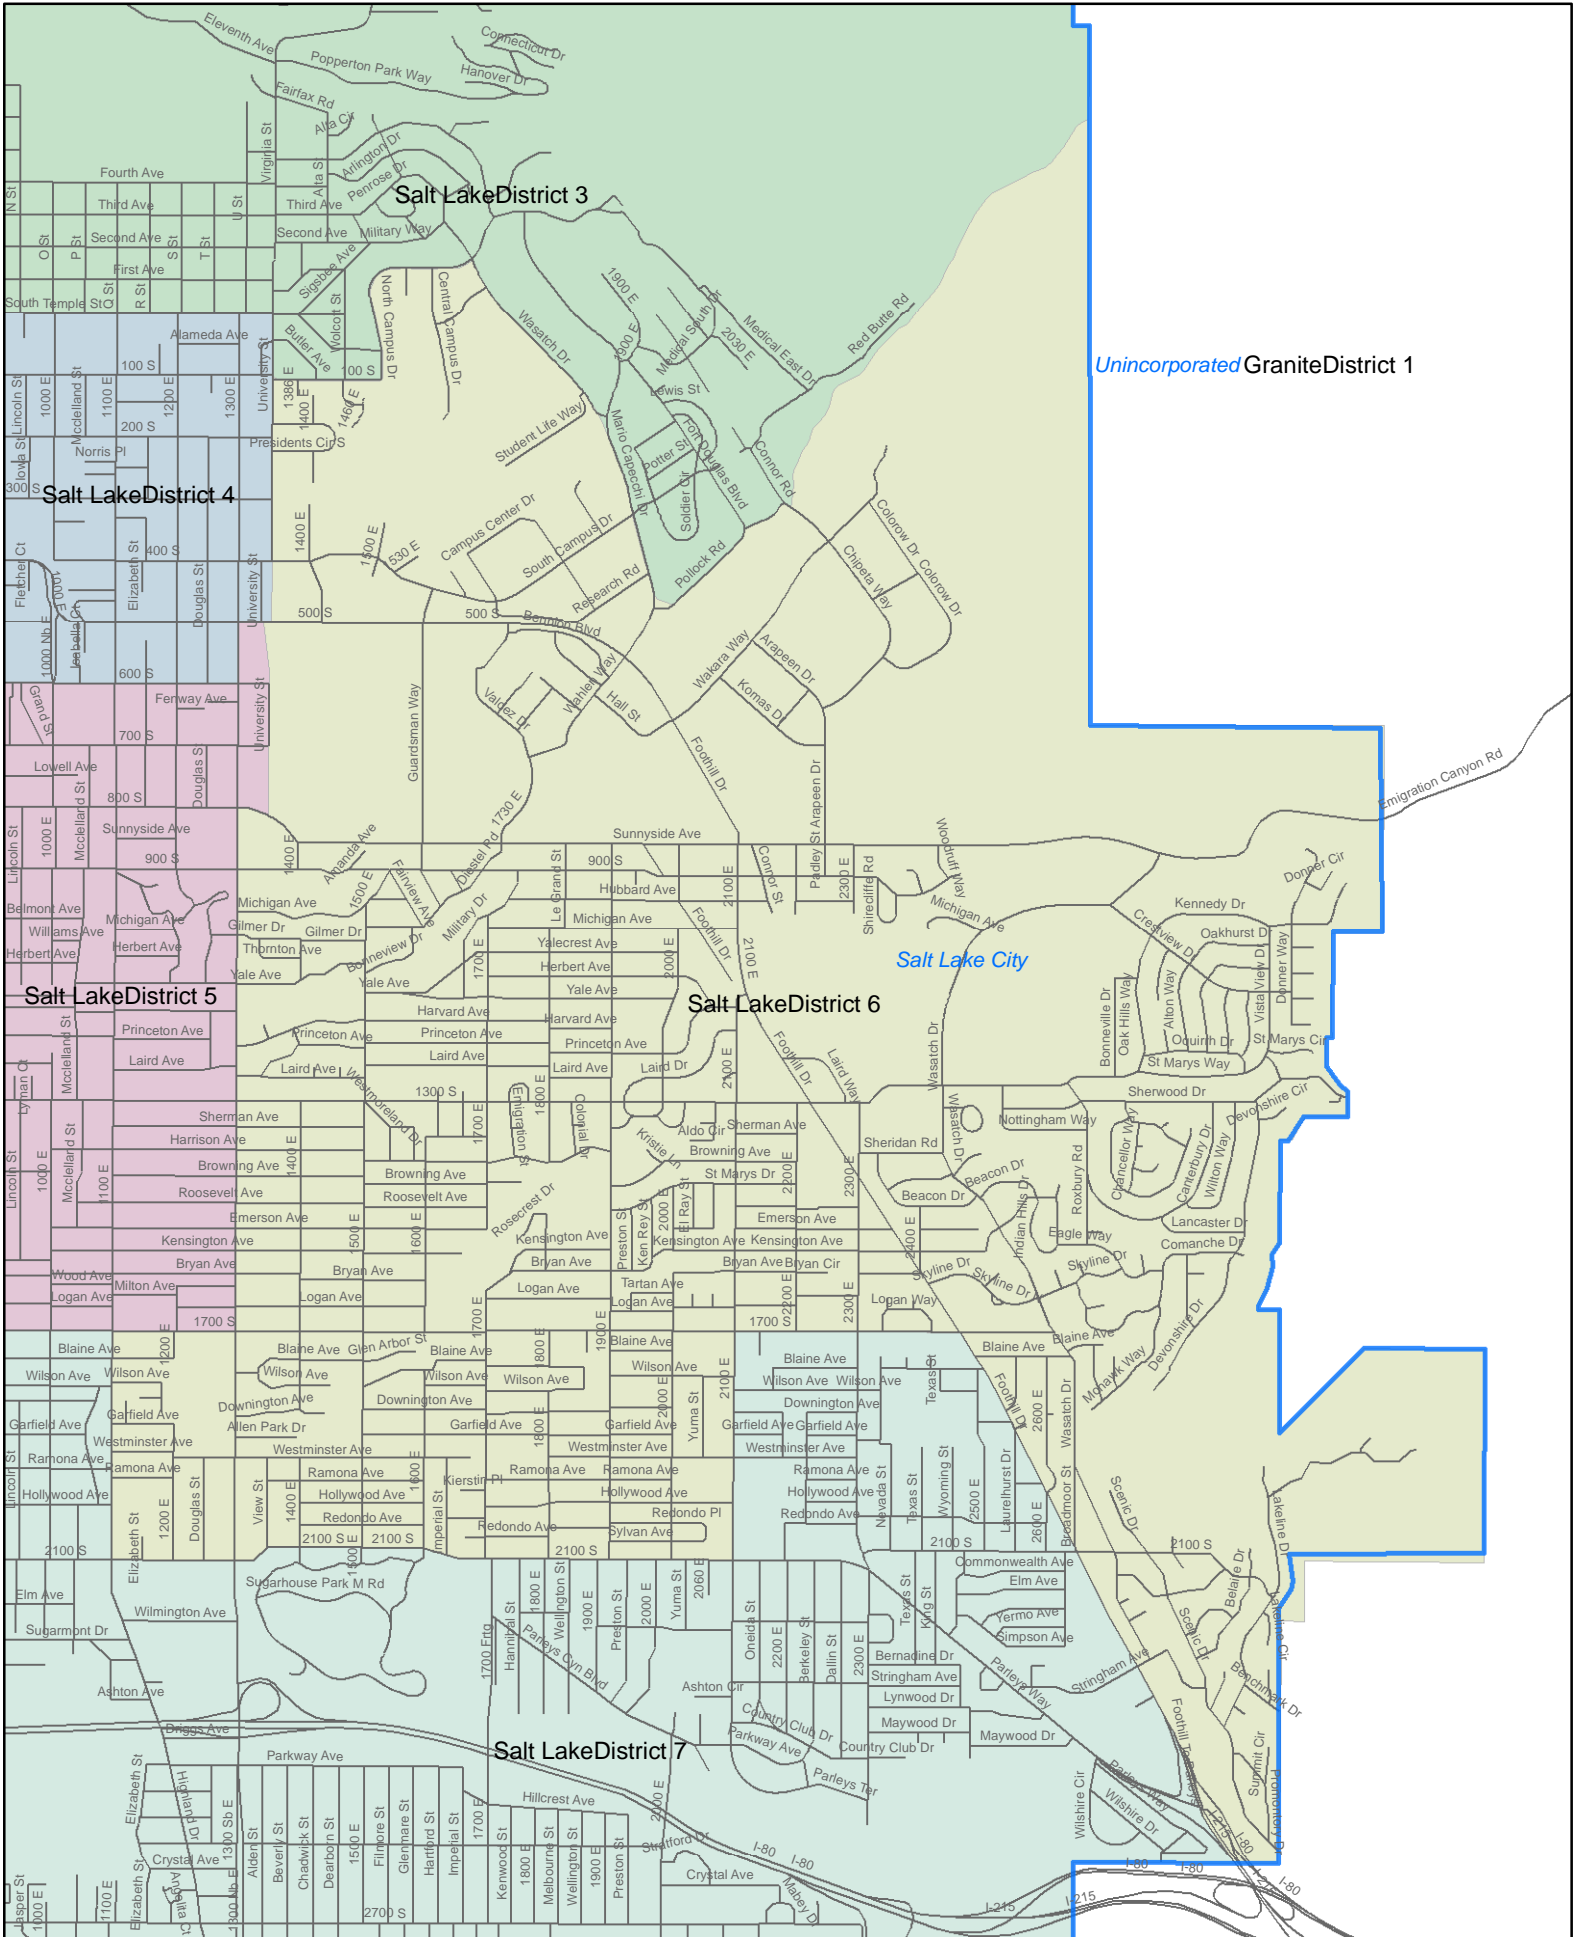

Salt Lake School Board District 6

From the office of:
SHERIE SWENSEN
Salt Lake County Clerk
2001 S State St, Rm S1 200
Salt Lake City, UT 84114
(855) 468-7400

Legend		School District	
	Major Streets		Municipalities
	Salt Lake, District 2		Salt Lake, District 4
	Salt Lake, District 3		Salt Lake, District 5
	Salt Lake, District 1		Salt Lake, District 7