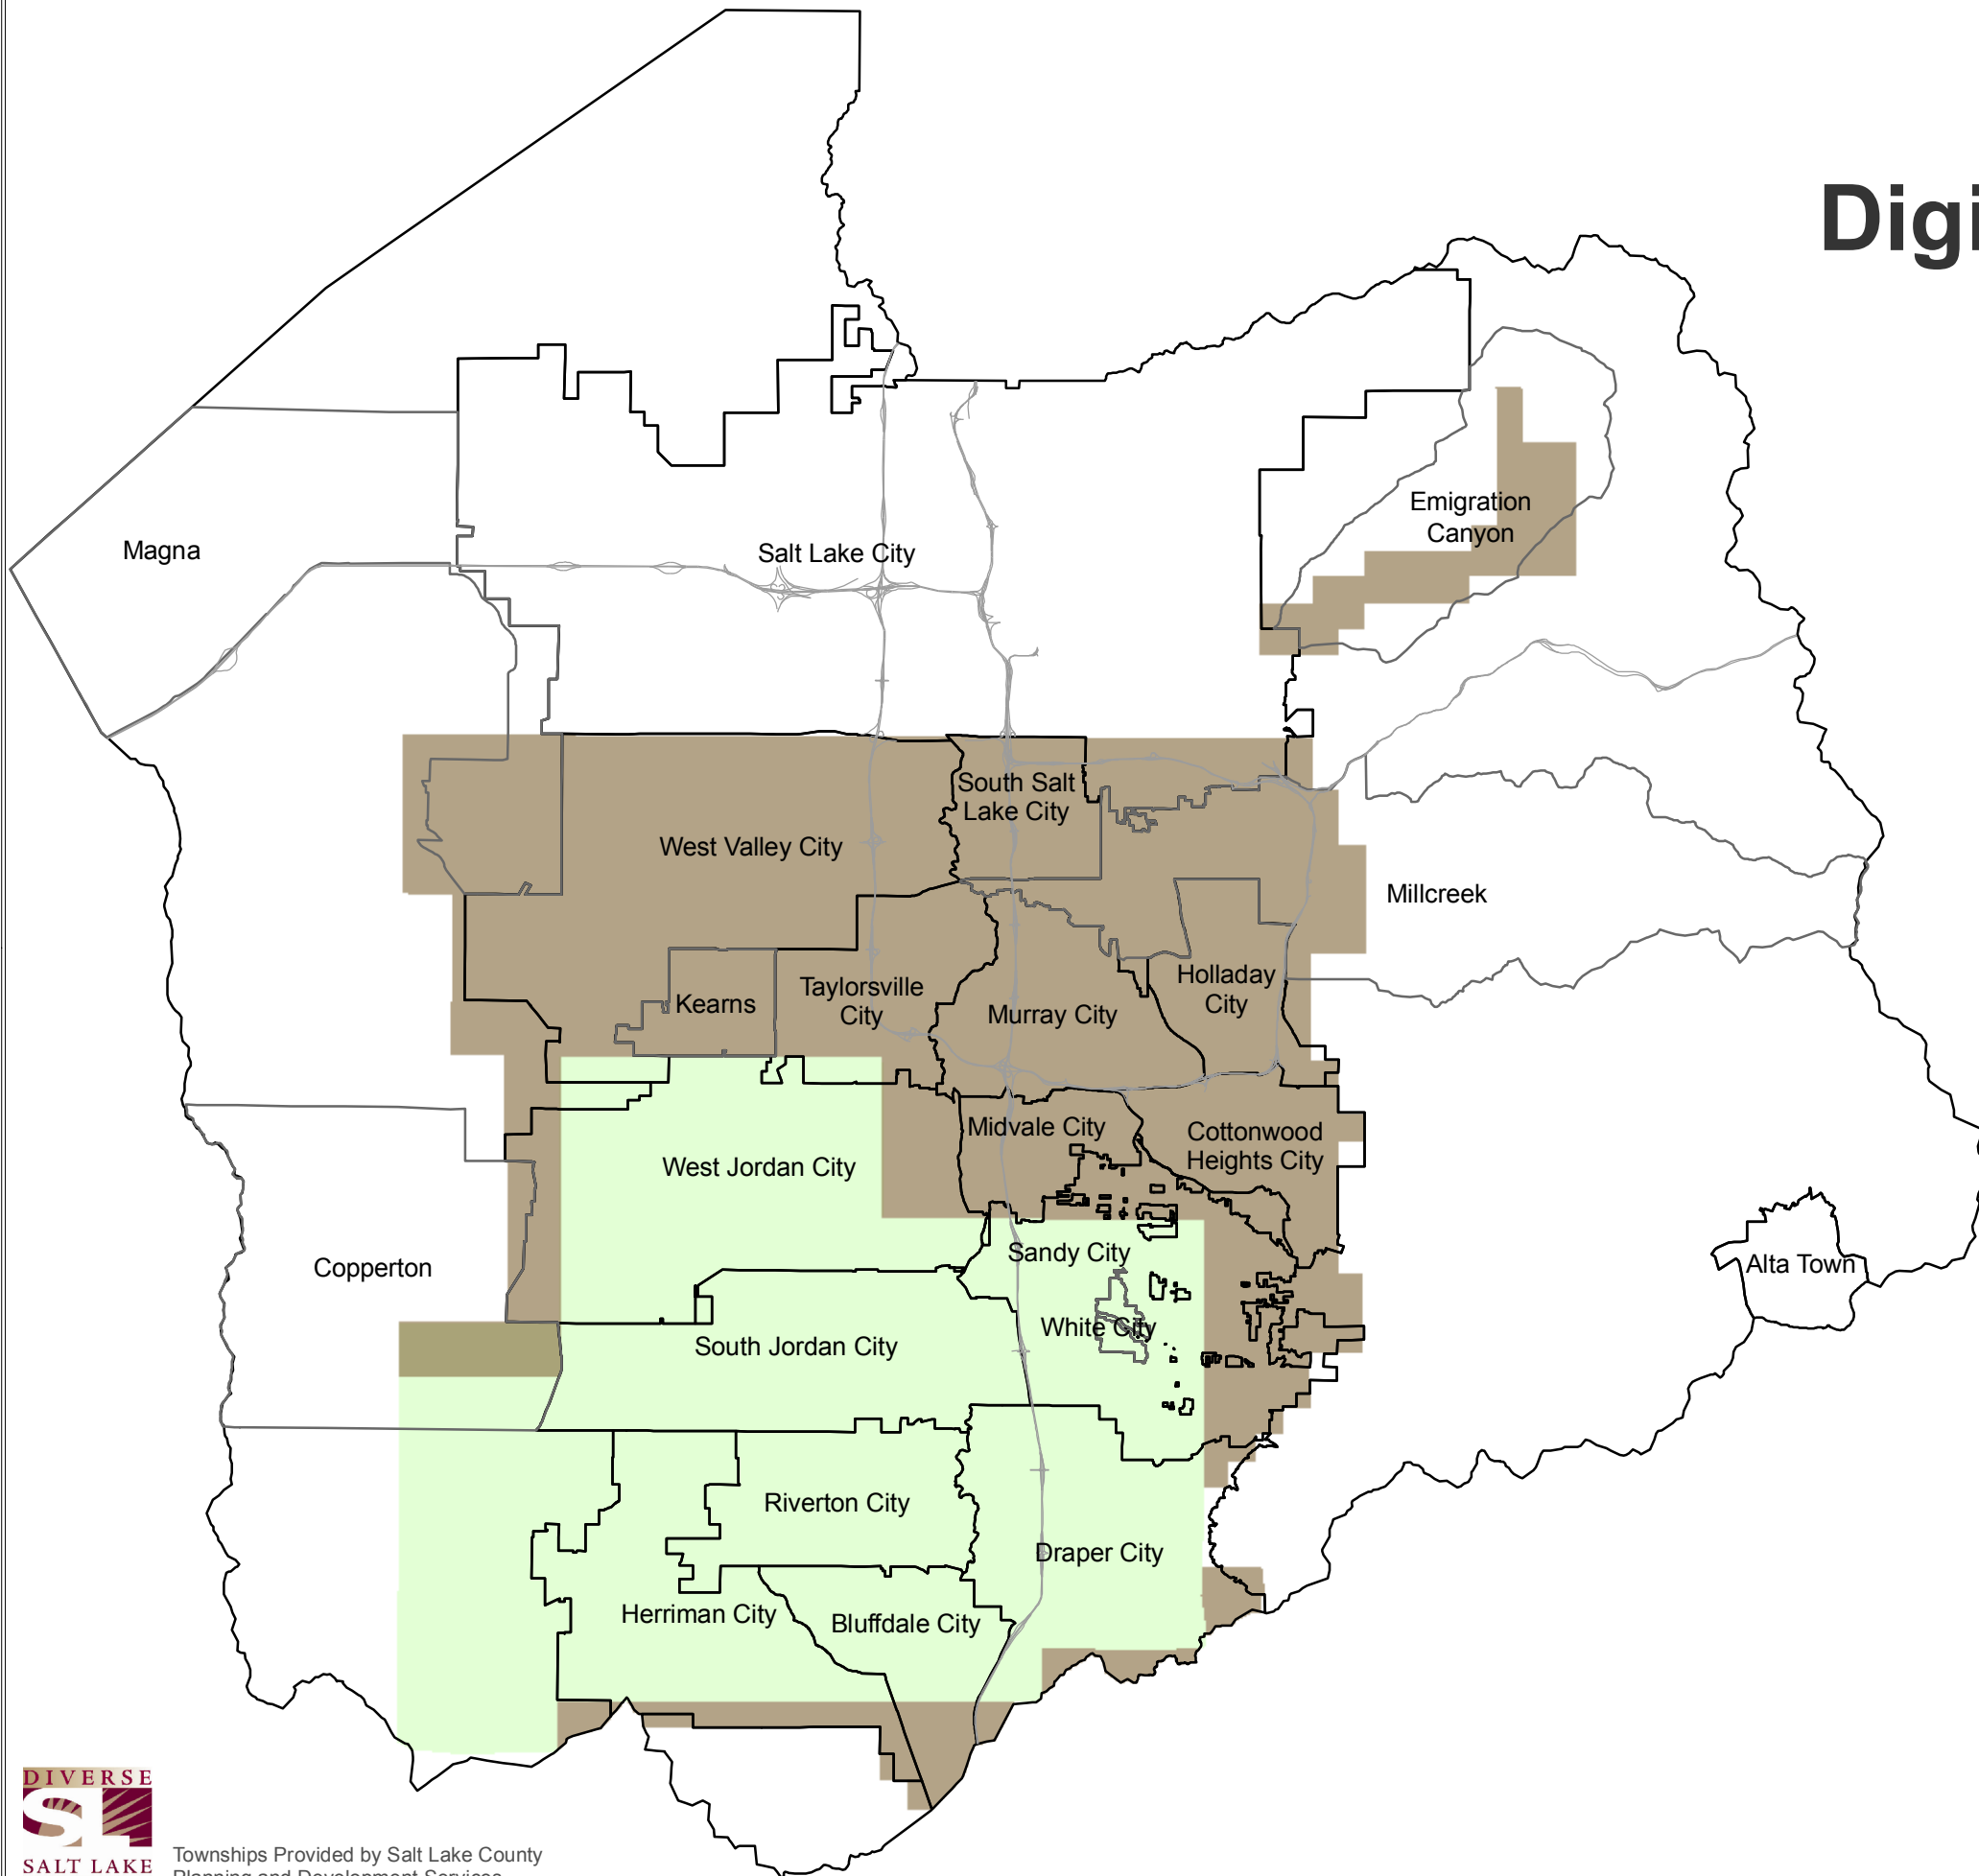

Salt Lake County Digital Aerial Photography Collected in 2000

 1997 Photography
 2000 Photography

Townships Provided by Salt Lake County
Planning and Development Services

Prepared By The Office Of:
REID J. DEMMAN P.L.S.
Salt Lake County Surveyor

Copyright 2009 Salt Lake County Surveyor's Office GIS